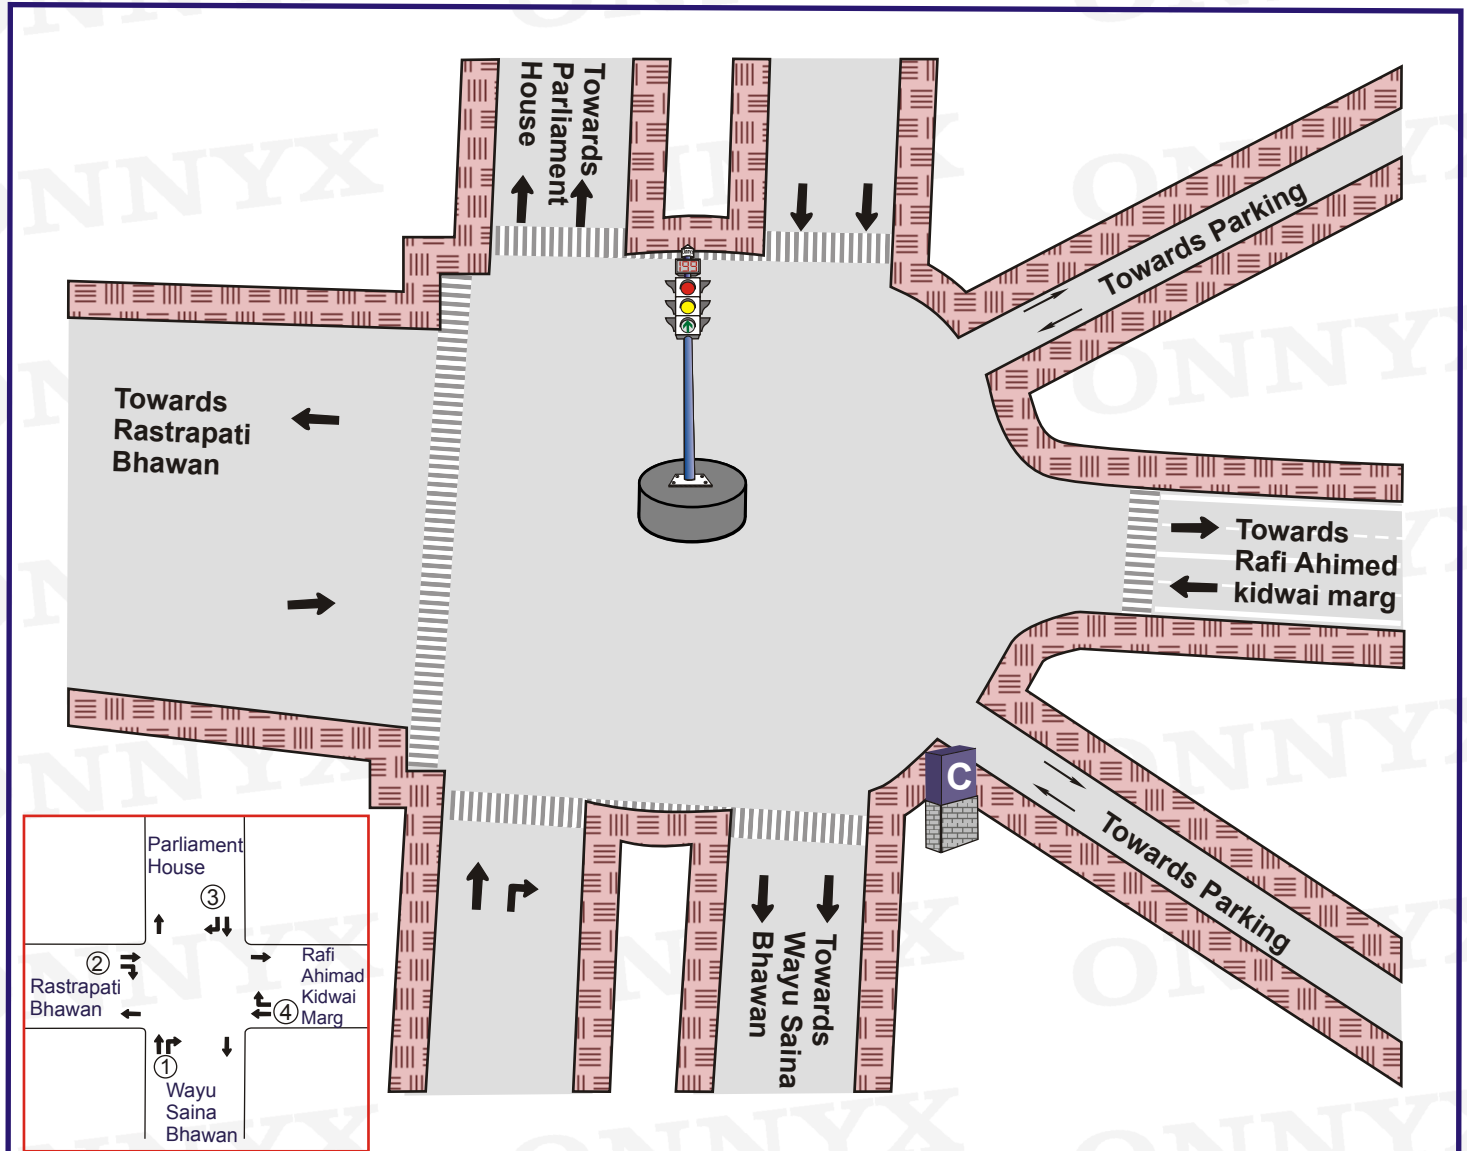

Junction Name:- Vijay Chowk

Jn. Code:- N-179

District :- NDD

Circle :- Parliament House

GPS Location : 28.613898, 77.208980

① ② ③ ④

Plan No.	Time	Change interval	①	Change interval	②	Change interval	③	Change interval	④	Total Cycle Time
1.	06:00-08:00	4	30 Sec.	4	20 Sec.	4	25 Sec.	4	15 Sec.	106 Sec.
2.	08:00-11:00	4	45 Sec.	4	20 Sec.	4	40 Sec.	4	15 Sec.	136 Sec.
3.	11:00-17:00	4	50 Sec.	4	25 Sec.	4	45 Sec.	4	15 Sec.	151 Sec.
4.	17:00-21:00	4	45 Sec.	4	20 Sec.	4	40 Sec.	4	15 Sec.	136 Sec.
5.	21:00-23:00	4	15 Sec.	4	15 Sec.	4	15 Sec.	4	10 Sec.	71 Sec.

Signal Timing – 06:00 – 23:00

Blinker Timing – 23:00 – 06:00

Not to scale

Prepared by : www.onnyx.in