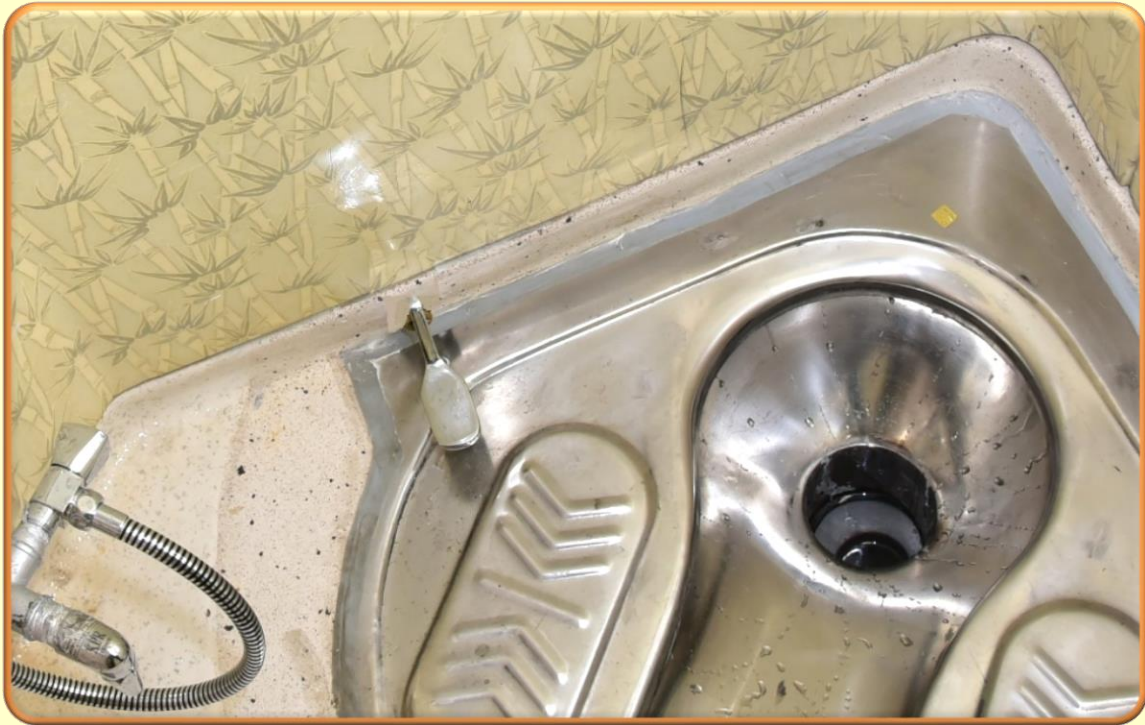

TITANIUM Di-Oxide COATING

HANDSFREE AMENITIES

Foot operated water tap & soap dispenser

Foot operated Lavatory door (outside)

Foot operated flush valve

Foot operated Latches in Lavatory door

Outside washbasin with foot operated Water tap & Soap dispenser

Forearm operated handle on compartment door

COPPER COATED HANDRAILS AND LATCHES

Copper coated
Handrails and
latches

Copper degrades the virus landed on it within few hours. Copper has anti microbial properties. When virus lands on copper, Ion blasts pathogen and destroy the DNA and RNA inside the virus.

PLASMA AIR PURIFIER

Plasma Air Purifier

Provision of Plasma Air Equipment in AC duct

Sterilization of air and surfaces inside the AC coach using ionised air to make the coach Covid-19 and particulate matter resistant