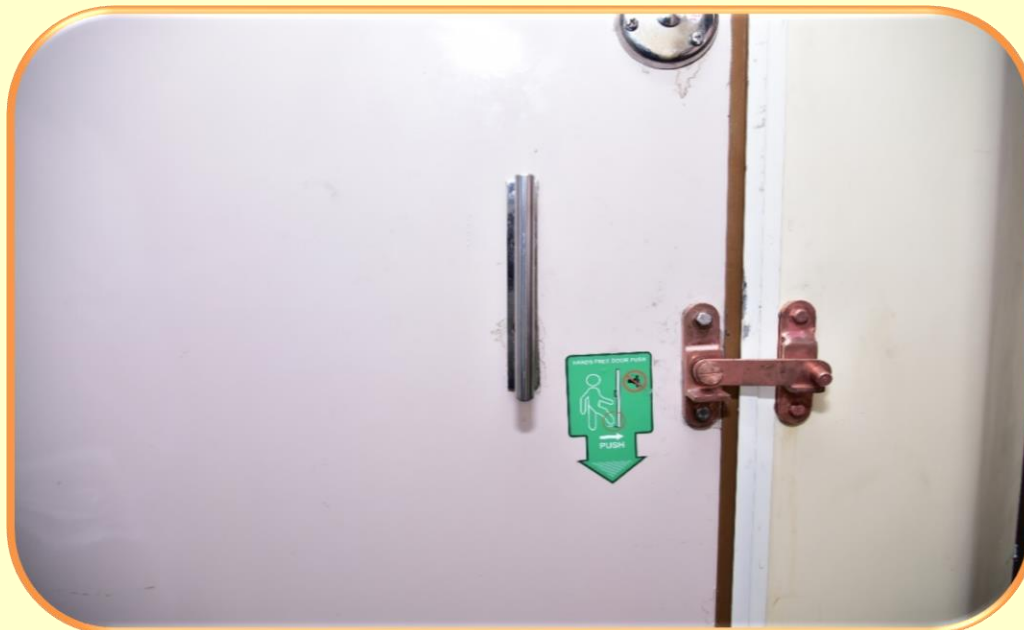

TITANIUM Di-Oxide COATING

HANDSFREE AMENITIES

Foot operated water tap & soap dispenser

Foot operated Lavatory door (outside)

Foot operated flush valve

Foot operated Latches in Lavatory door

Outside washbasin with foot operated Water tap & Soap dispenser

Forearm operated handle on compartment door

COPPER COATED HANDRAILS AND LATCHES

Copper coated
Handrails and
latches

Copper degrades the virus landed on it within few hours. Copper has anti microbial properties. When virus lands on copper, Ion blasts pathogen and destroy the DNA and RNA inside the virus.