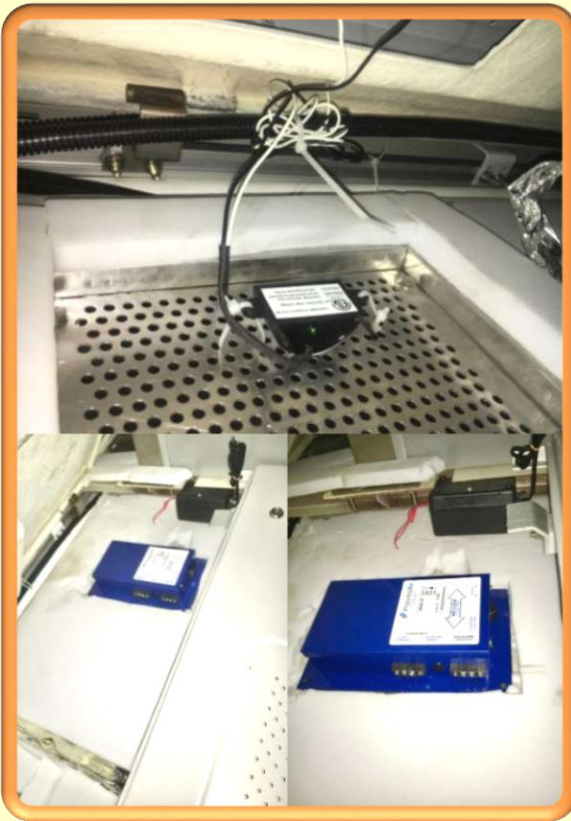

Forearm operated handle on compartment door

COPPER COATED HANDRAILS AND LATCHES

Copper coated
Handrails and
latches

Copper degrades the virus landed on it within few hours. Copper has anti microbial properties. When virus lands on copper, Ion blasts pathogen and destroy the DNA and RNA inside the virus.

PLASMA AIR PURIFIER

Plasma Air Purifier

Provision of Plasma Air Equipment in AC duct

Sterilization of air and surfaces inside the AC coach using ionised air to make the coach Covid-19 and particulate matter resistant