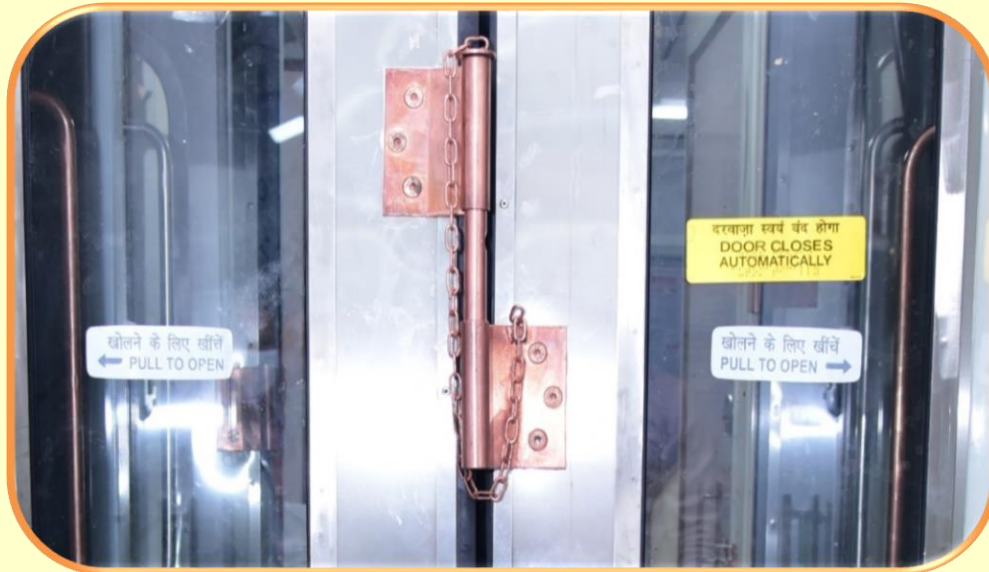

POST COVID COACH

Design improvements
to Fight

COVID-19

RAIL COACH FACTORY, KAPURTHALA

DESIGN IMPROVEMENTS

HANDSFREE AMENITIES

COPPER COATED HANDRAILS & LATCHES

PLASMA AIR PURIFICATION

TITANIUM Di-Oxide COATING

HANDSFREE AMENITIES

Foot operated water tap & soap dispenser

Foot operated Lavatory door (outside)

Foot operated flush valve

Foot operated Latches in Lavatory door

Outside washbasin with foot operated Water tap & Soap dispenser

Forearm operated handle on compartment door

COPPER COATED HANDRAILS AND LATCHES

Copper coated
Handrails and
latches

Copper degrades the virus landed on it within few hours. Copper has anti microbial properties. When virus lands on copper, Ion blasts pathogen and destroy the DNA and RNA inside the virus.

PLASMA AIR PURIFIER

Plasma Air Purifier

Provision of Plasma Air Equipment in AC duct

Sterilization of air and surfaces inside the AC coach using ionised air to make the coach Covid-19 and particulate matter resistant